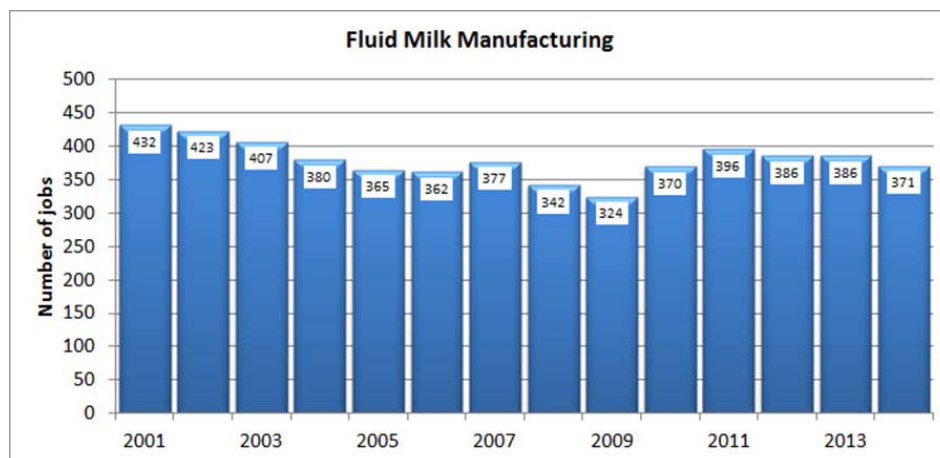

### Long-term Employment Trends

Dairy farms correspond to code 112120 or “Dairy Cattle and Milk Production” sector in the North American Industrial Classification System (NAICS). This industry comprises establishments primarily engaged in milking dairy cattle. However, there are no time-series data on employment for this economic sector in the Economic Modeling Specialists (EMSI) database. As a proxy, we use NAICS code 311511 or “Fluid Milk Manufacturing” sector. This U.S. industry comprises establishments primarily engaged in (1) manufacturing processed milk products, such as pasteurized milk or cream and sour cream and/or (2) manufacturing fluid milk dairy substitutes from soybeans and other nondairy substances. This dairy industry generated 371 jobs in 2014 with annual earnings averaging \$44,794, about 63 percent of the national earnings of \$70,925.